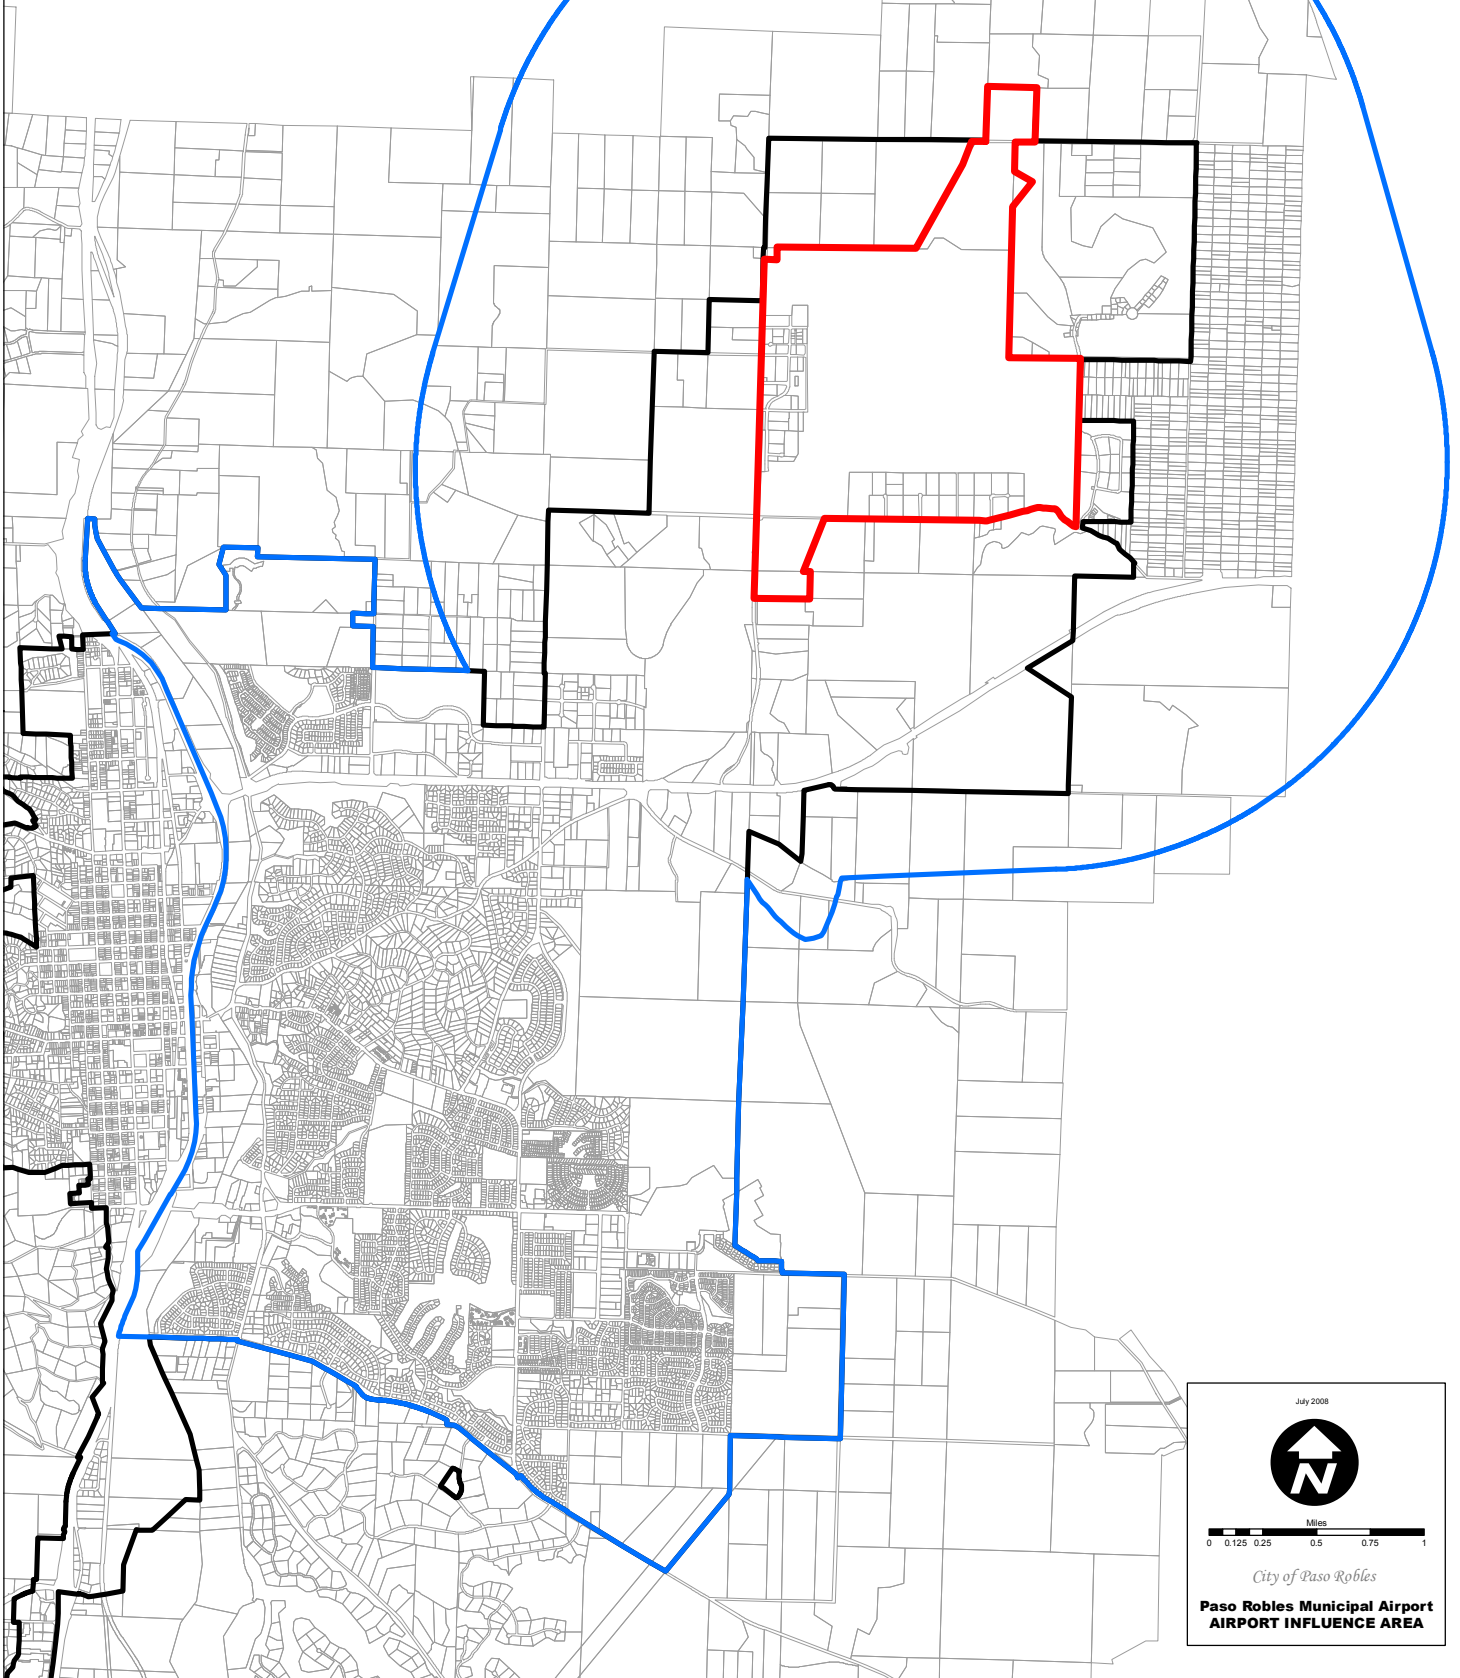

**LEGEND**

- Airport Property
- Airport Influence Area
- City Limits
- City Parcels

July 2008

Miles

0 0.125 0.25 0.5 0.75 1

City of Paso Robles

**Paso Robles Municipal Airport  
AIRPORT INFLUENCE AREA**