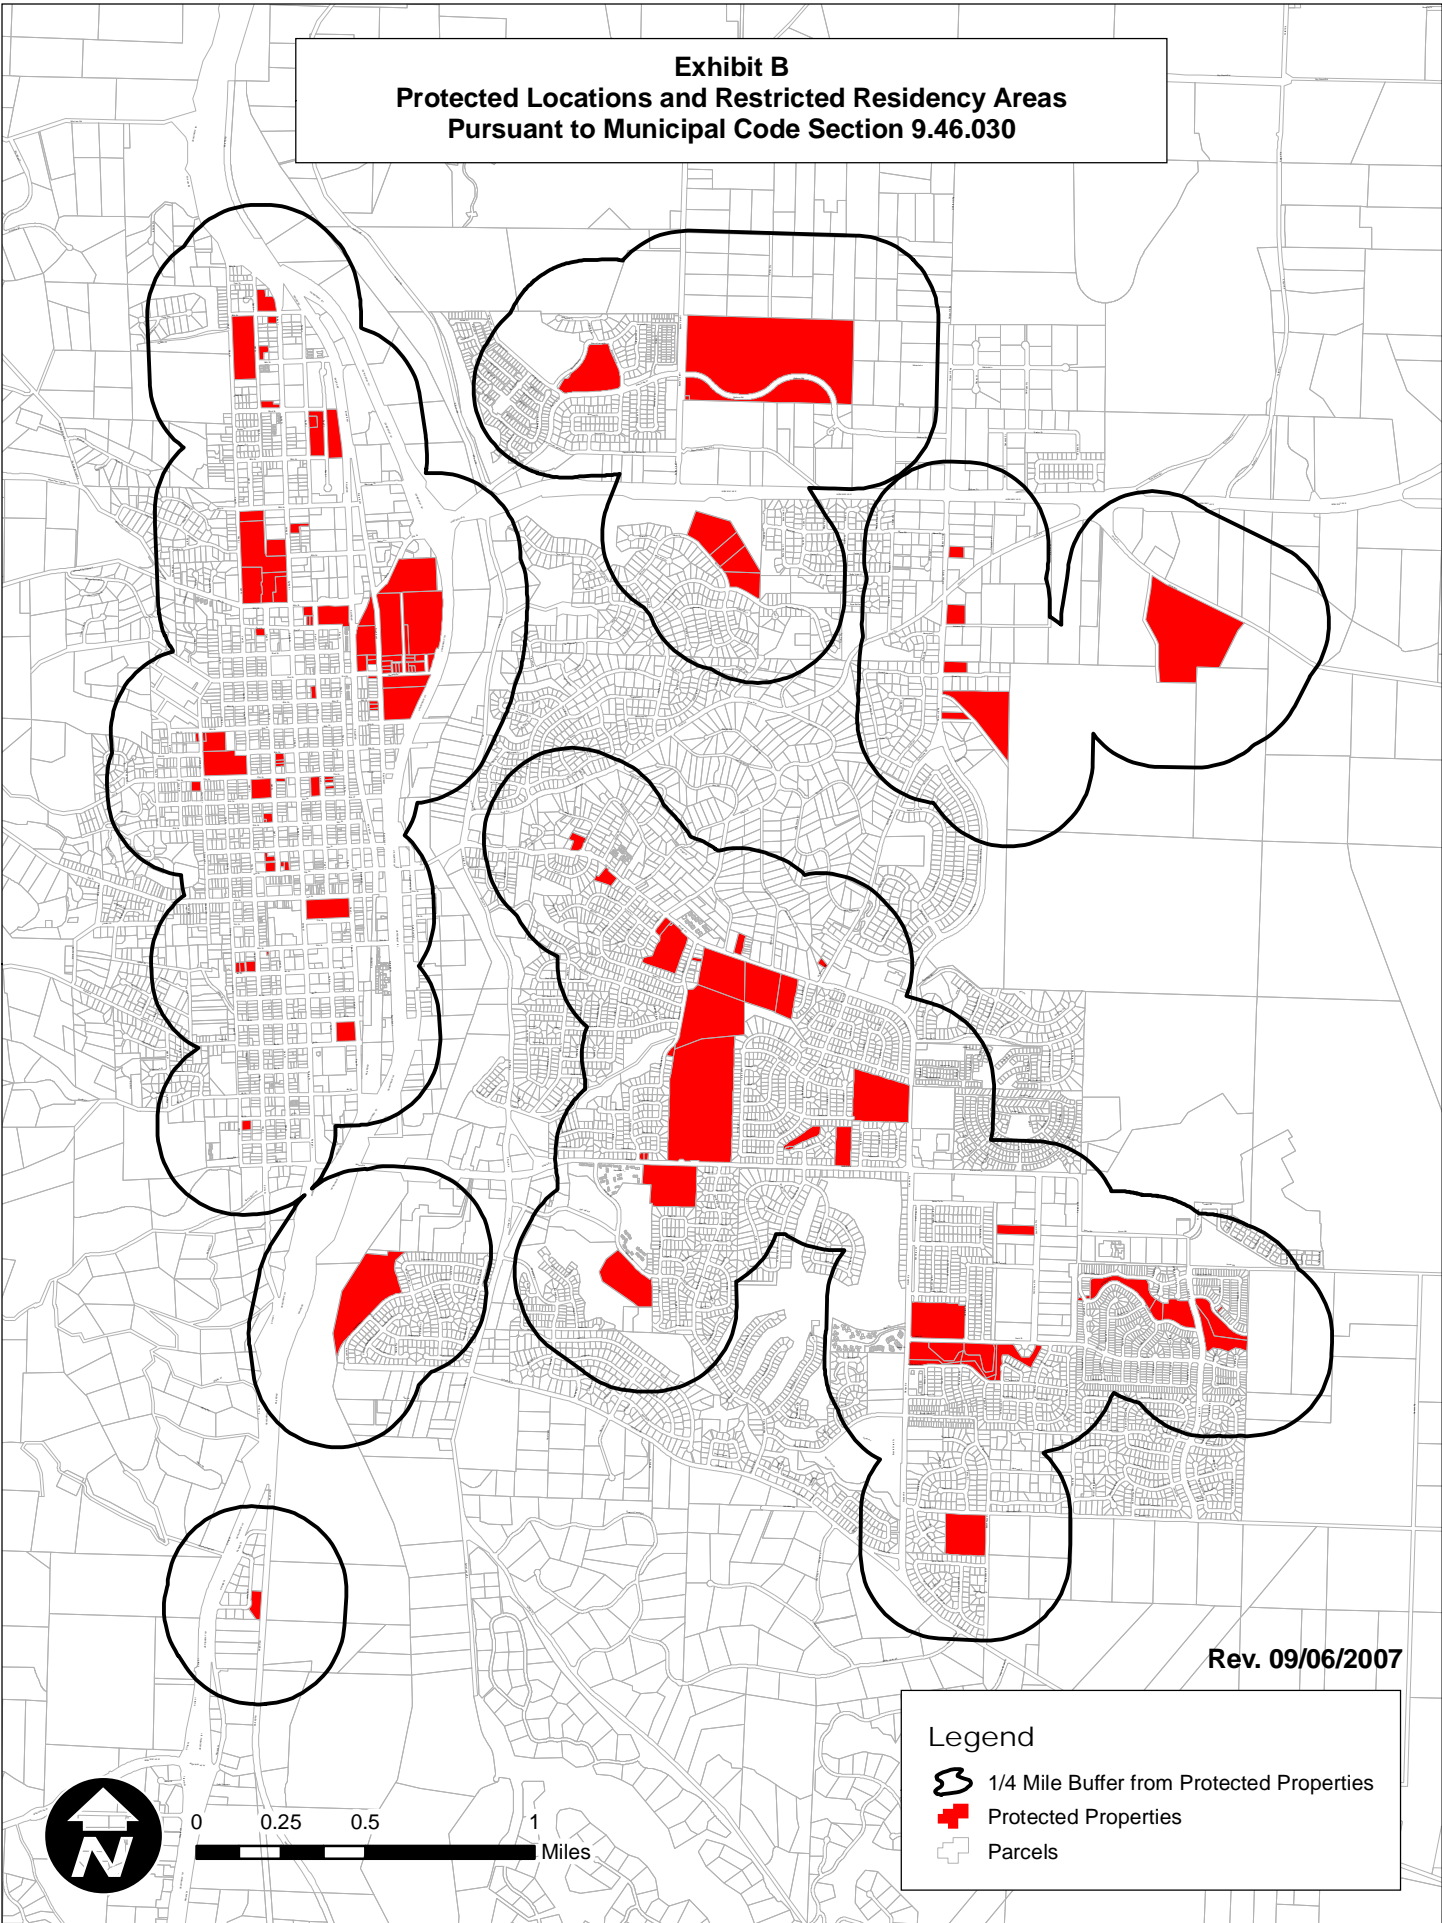

Exhibit B
Protected Locations and Restricted Residency Areas
Pursuant to Municipal Code Section 9.46.030

Rev. 09/06/2007

Legend

- 1/4 Mile Buffer from Protected Properties
- Protected Properties
- Parcels