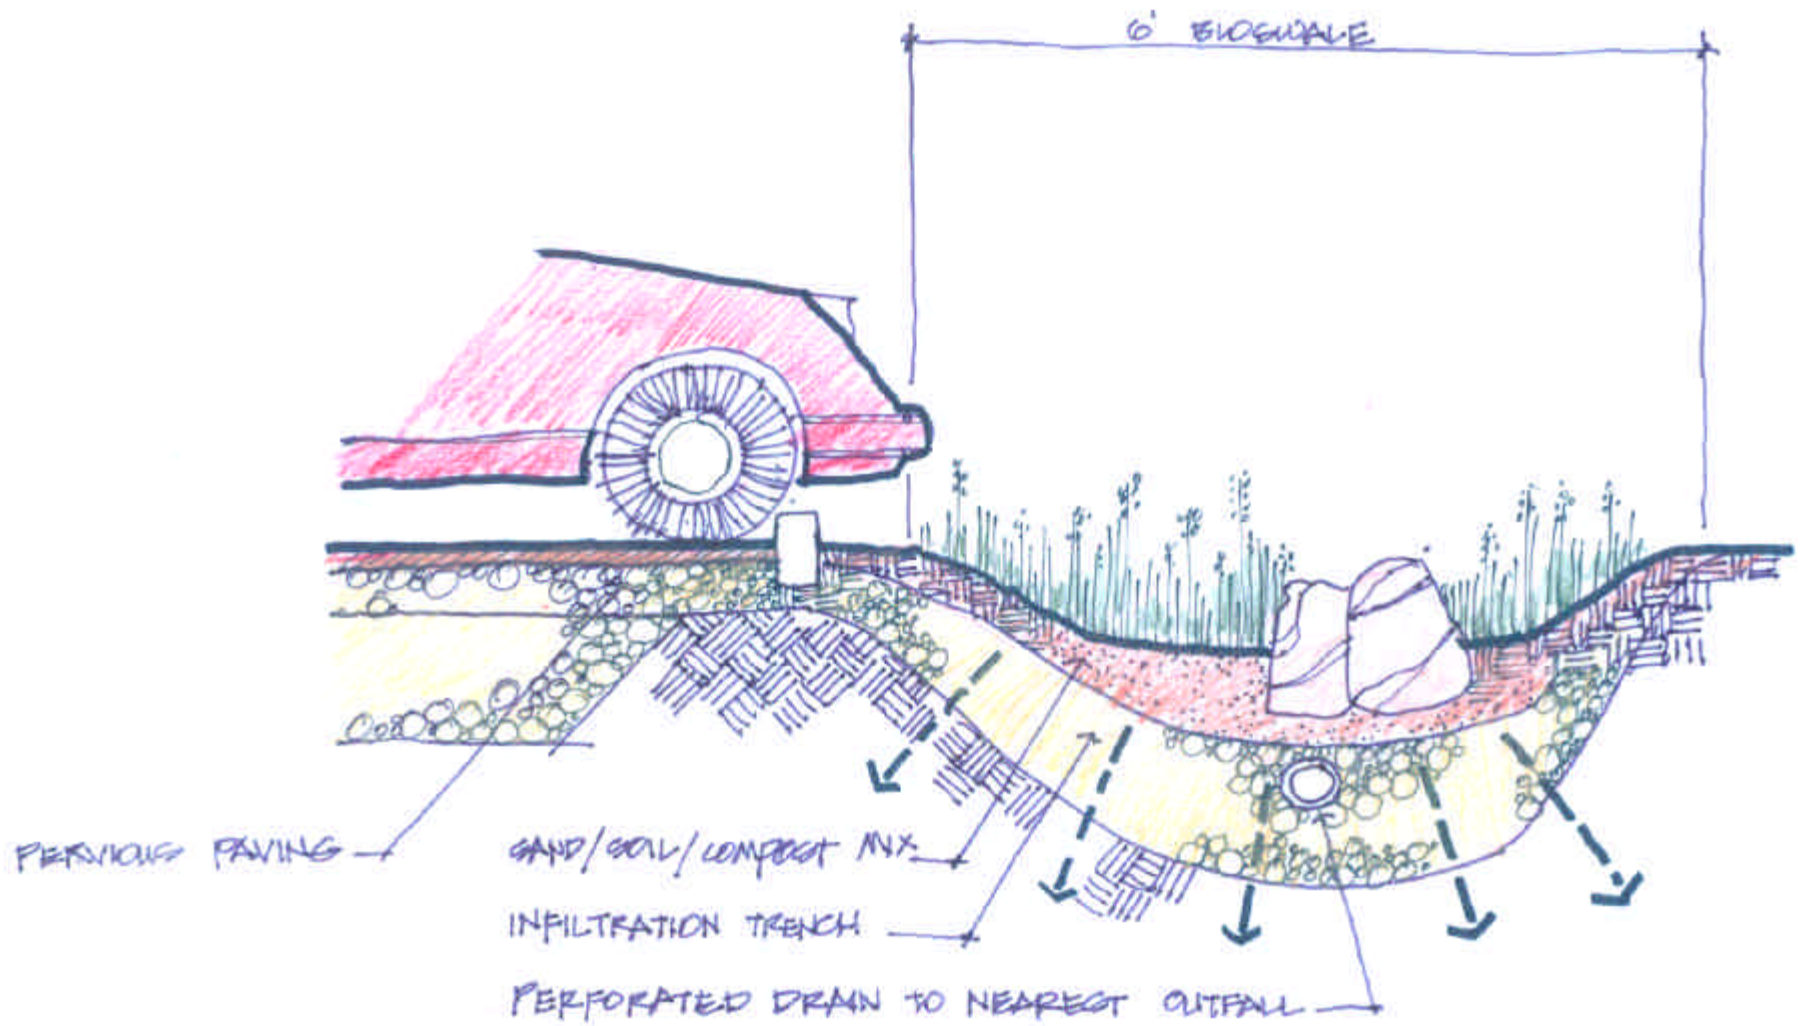

Landscape - Public Realm
Beechwood

Olsen/Beechwood Specific Plan
City of Paso Robles, CA

Moule & Polyzoides
Architects and Urbanists
28 August - 2 September 2005

Landscape Plan - Public Realm
Olsen Ranch

Neighborhood Green
Olsen Ranch

Turtle Creek
Olsen Ranch

Landscape Plans

Landscape - Street Sections

Landscape - Street Sections

Turtle Creek - Multi-Modal Path
Olsen Ranch

Typical Bioswale

Landscape - Sections