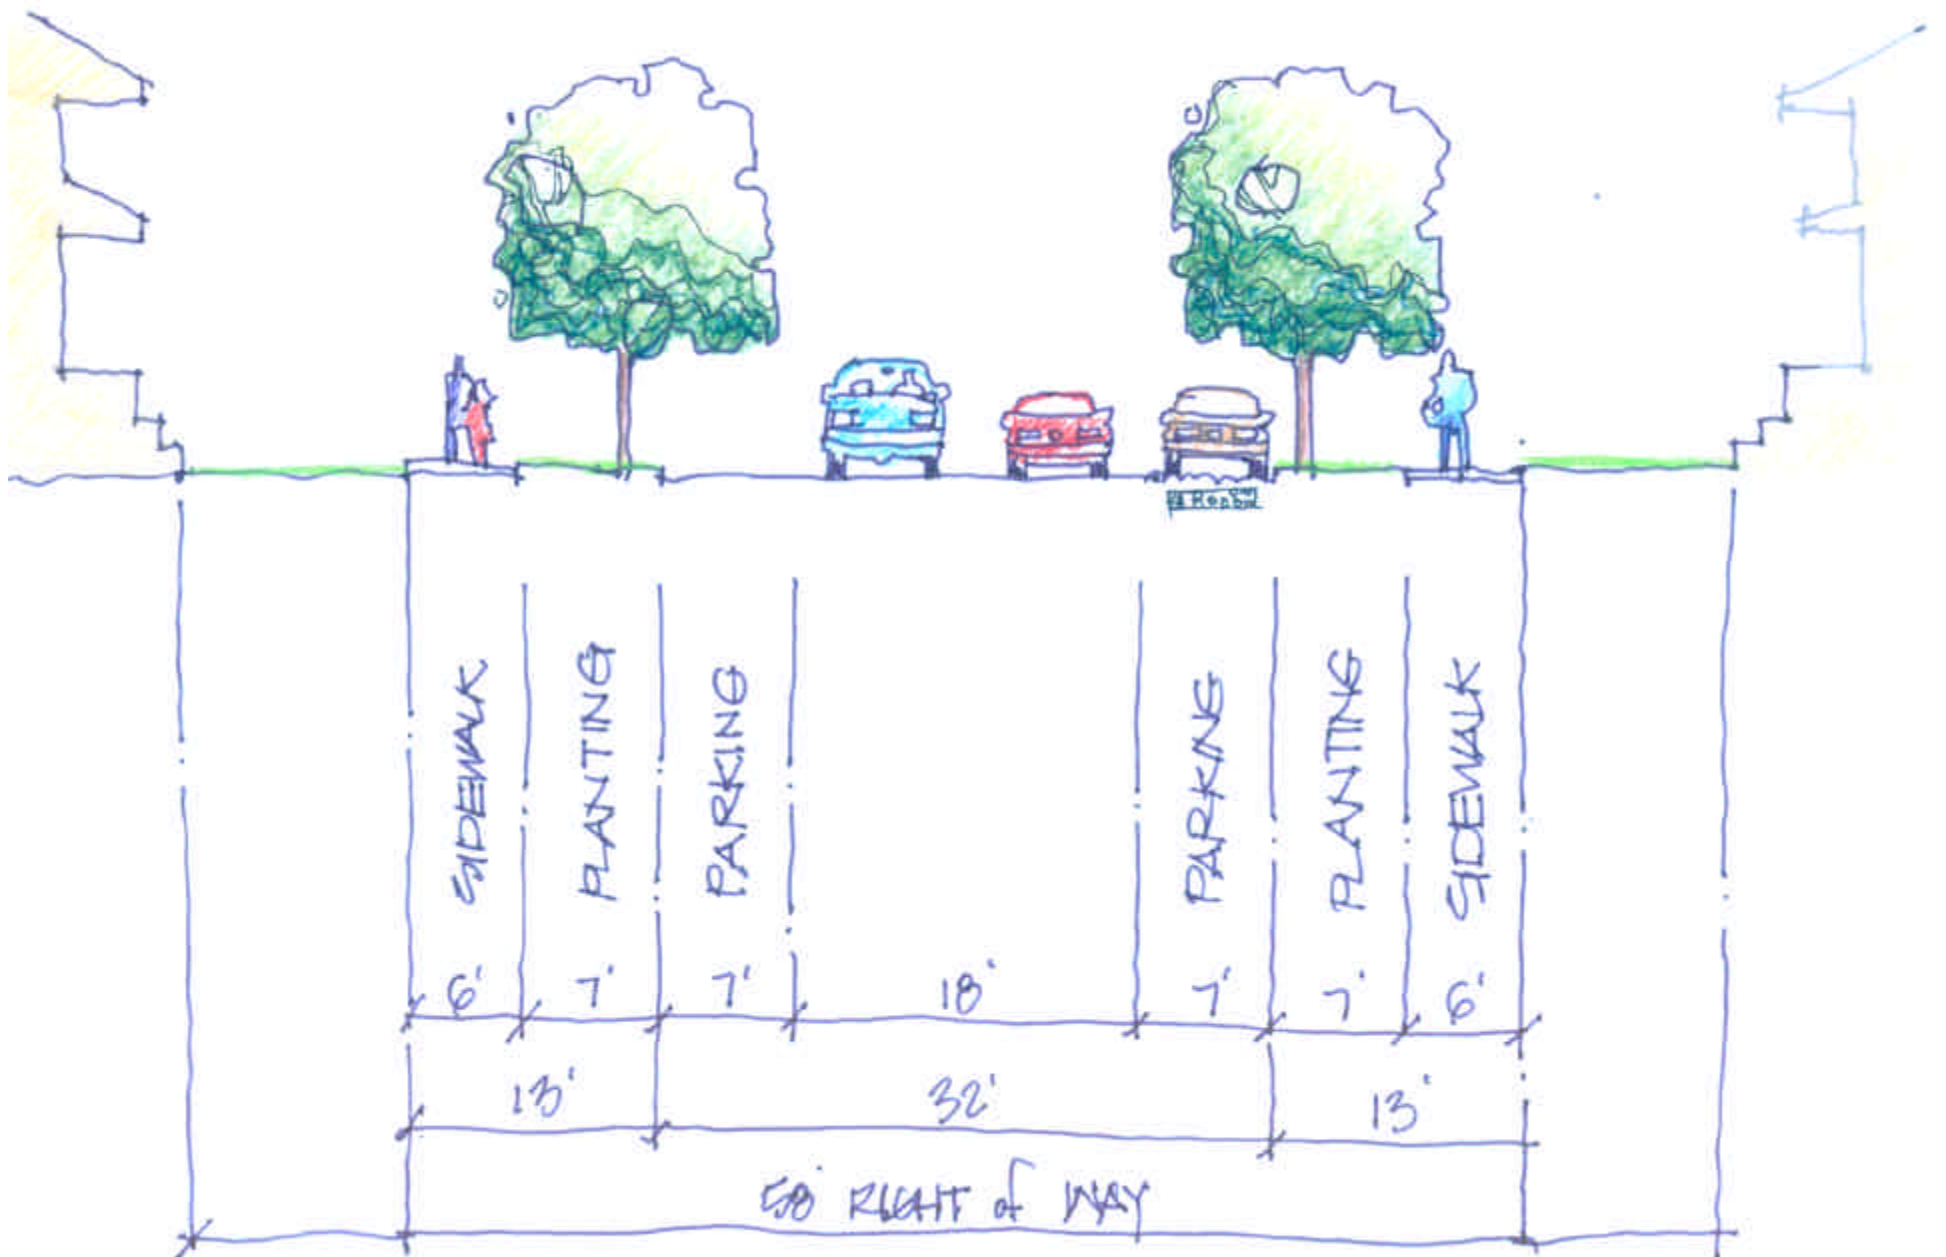

Landscape - Public Realm
Beechwood

Olsen/Beechwood Specific Plan
City of Paso Robles, CA

Moule & Polyzoides
Architects and Urbanists
28 August - 2 September 2005

Landscape Plan - Public Realm
Olsen Ranch

Neighborhood Green
Olsen Ranch

Turtle Creek
Olsen Ranch

Landscape Plans

Landscape - Street Sections

Landscape - Street Sections

Turtle Creek - Multi-Modal Path
Olsen Ranch

Typical Bioswale

Landscape - Sections