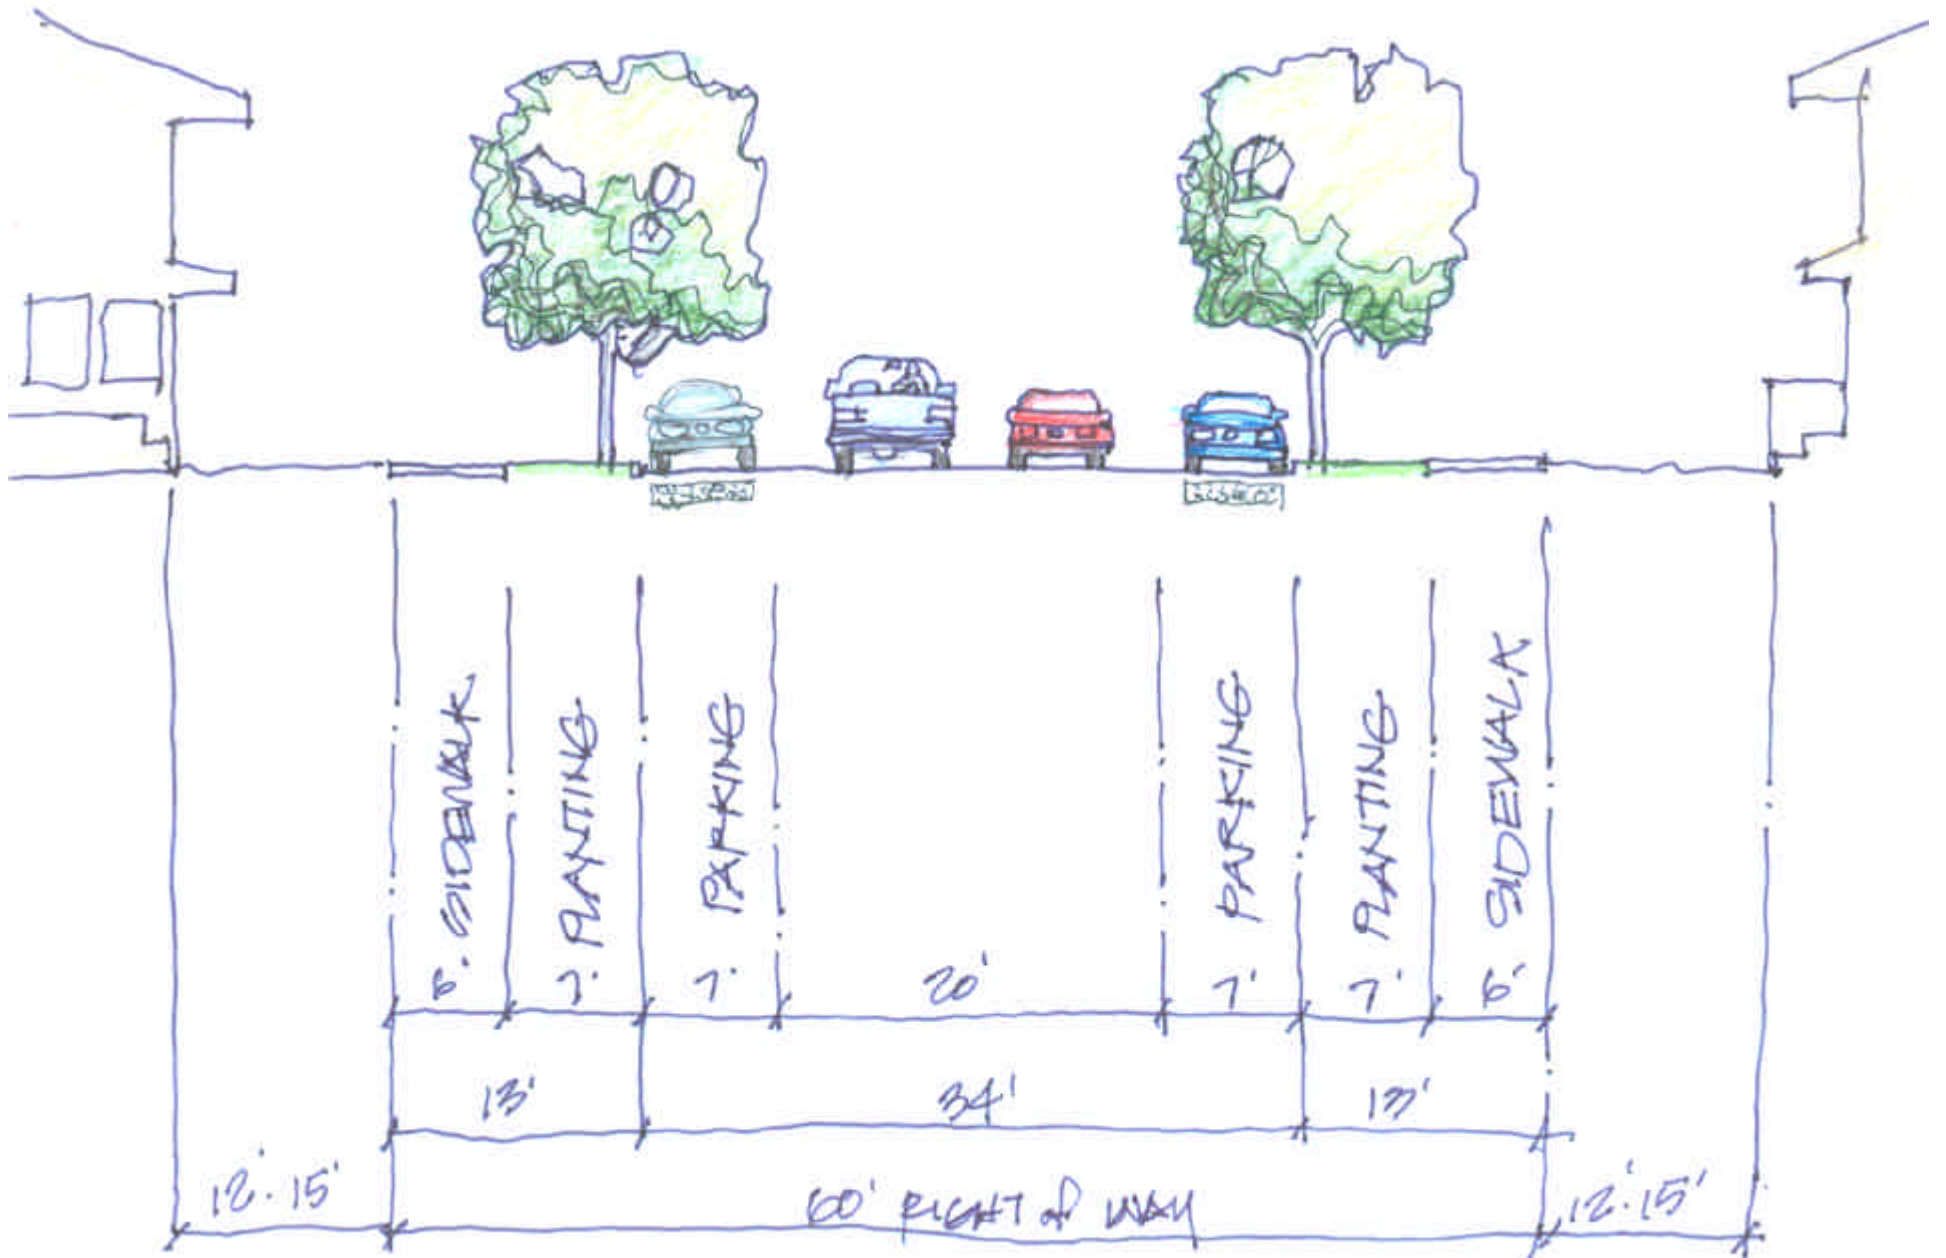

Landscape - Public Realm
Beechwood

Olsen/Beechwood Specific Plan
City of Paso Robles, CA

Moule & Polyzoides
Architects and Urbanists
28 August - 2 September 2005

Landscape Plan - Public Realm
Olsen Ranch

Neighborhood Green
Olsen Ranch

Turtle Creek
Olsen Ranch

Landscape Plans

Landscape - Street Sections

Landscape - Street Sections

Turtle Creek - Multi-Modal Path
Olsen Ranch

Typical Bioswale

Landscape - Sections