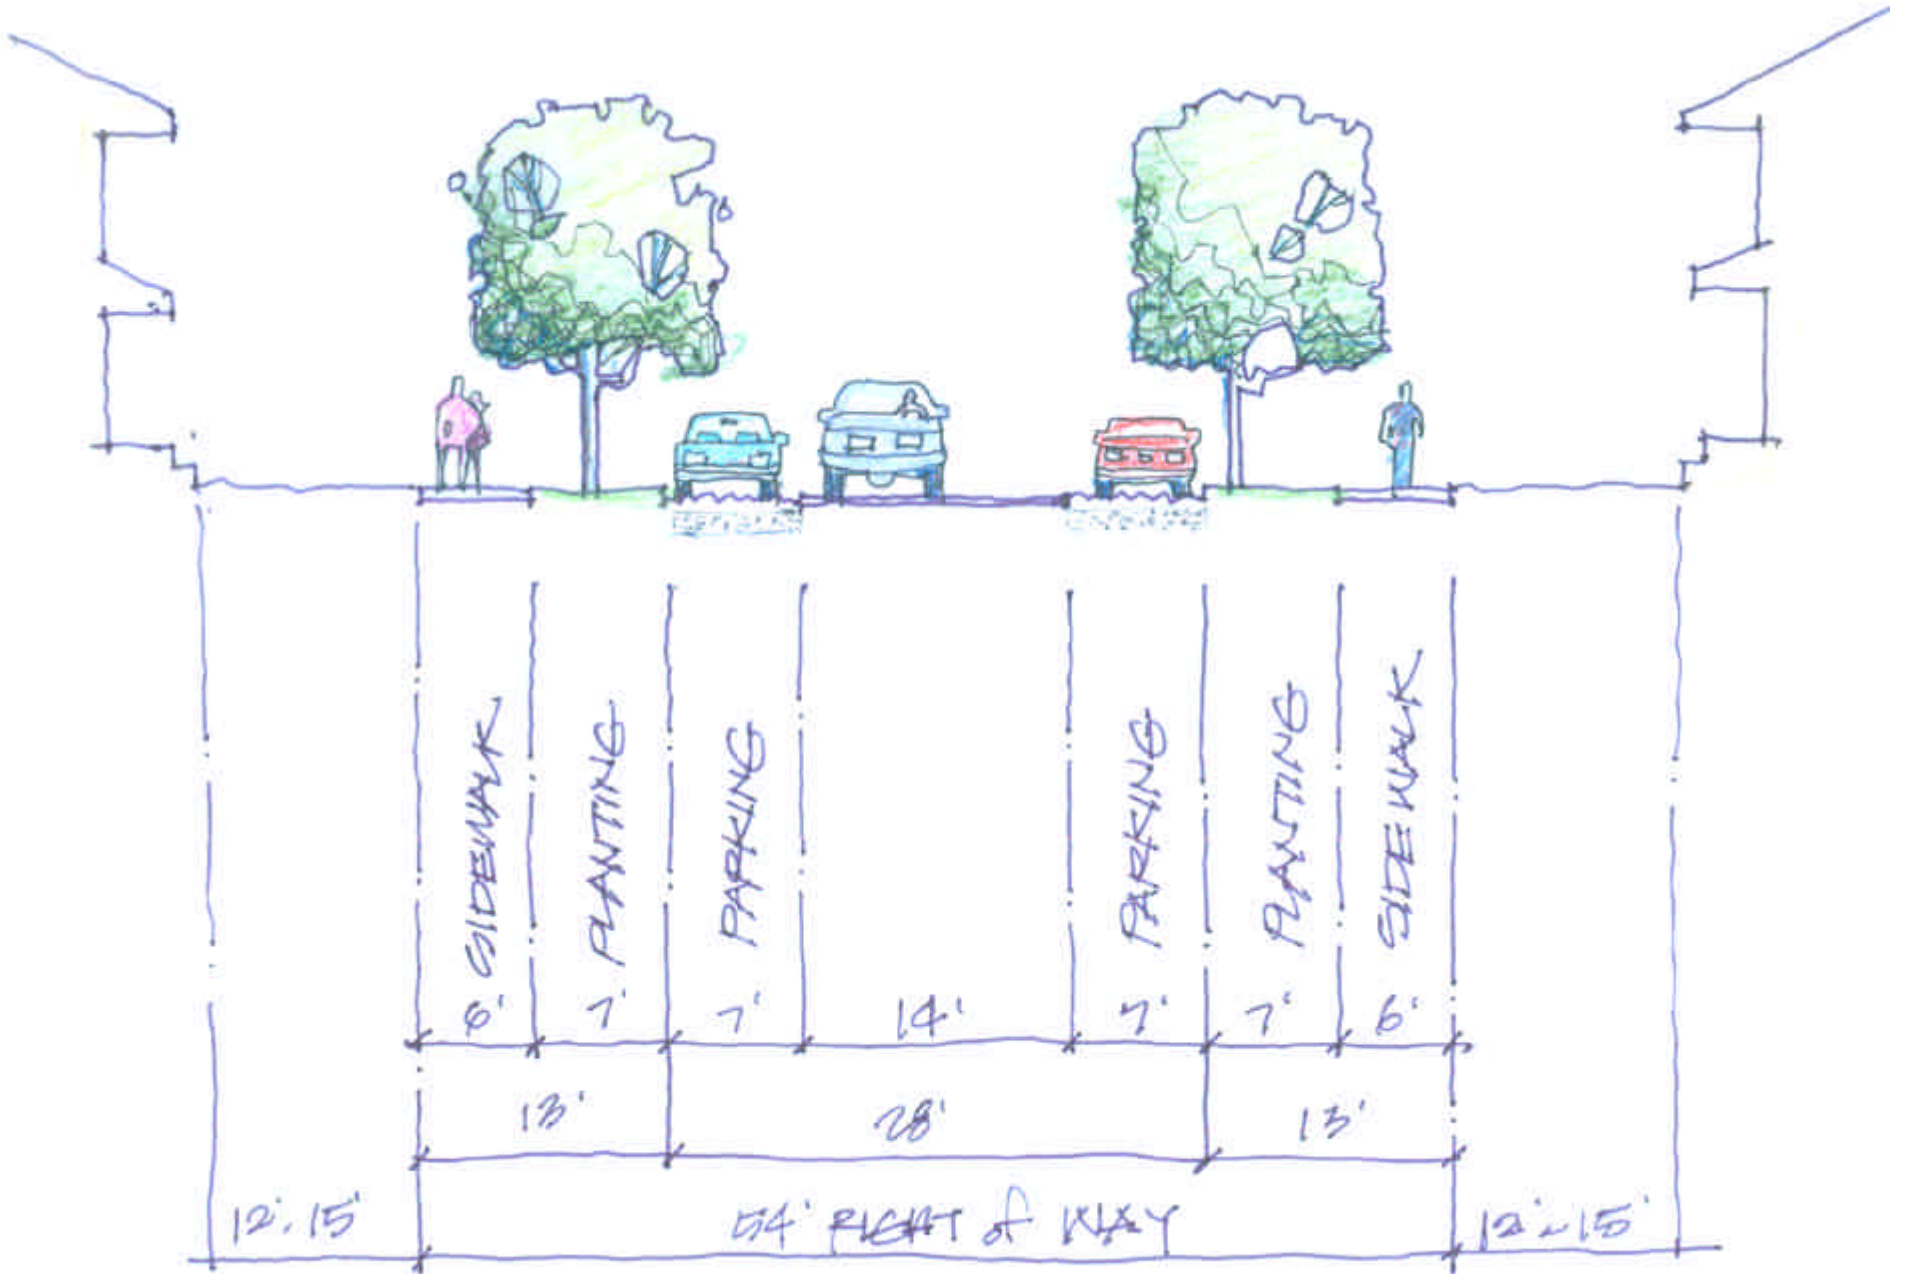

Landscape - Public Realm
Beechwood

Olsen/Beechwood Specific Plan
City of Paso Robles, CA

Moule & Polyzoides
Architects and Urbanists
28 August - 2 September 2005

Landscape Plan - Public Realm
Olsen Ranch

Neighborhood Green
Olsen Ranch

Turtle Creek
Olsen Ranch

Landscape Plans

Landscape - Street Sections

Landscape - Street Sections

Turtle Creek - Multi-Modal Path
Olsen Ranch

Typical Bioswale

Landscape - Sections