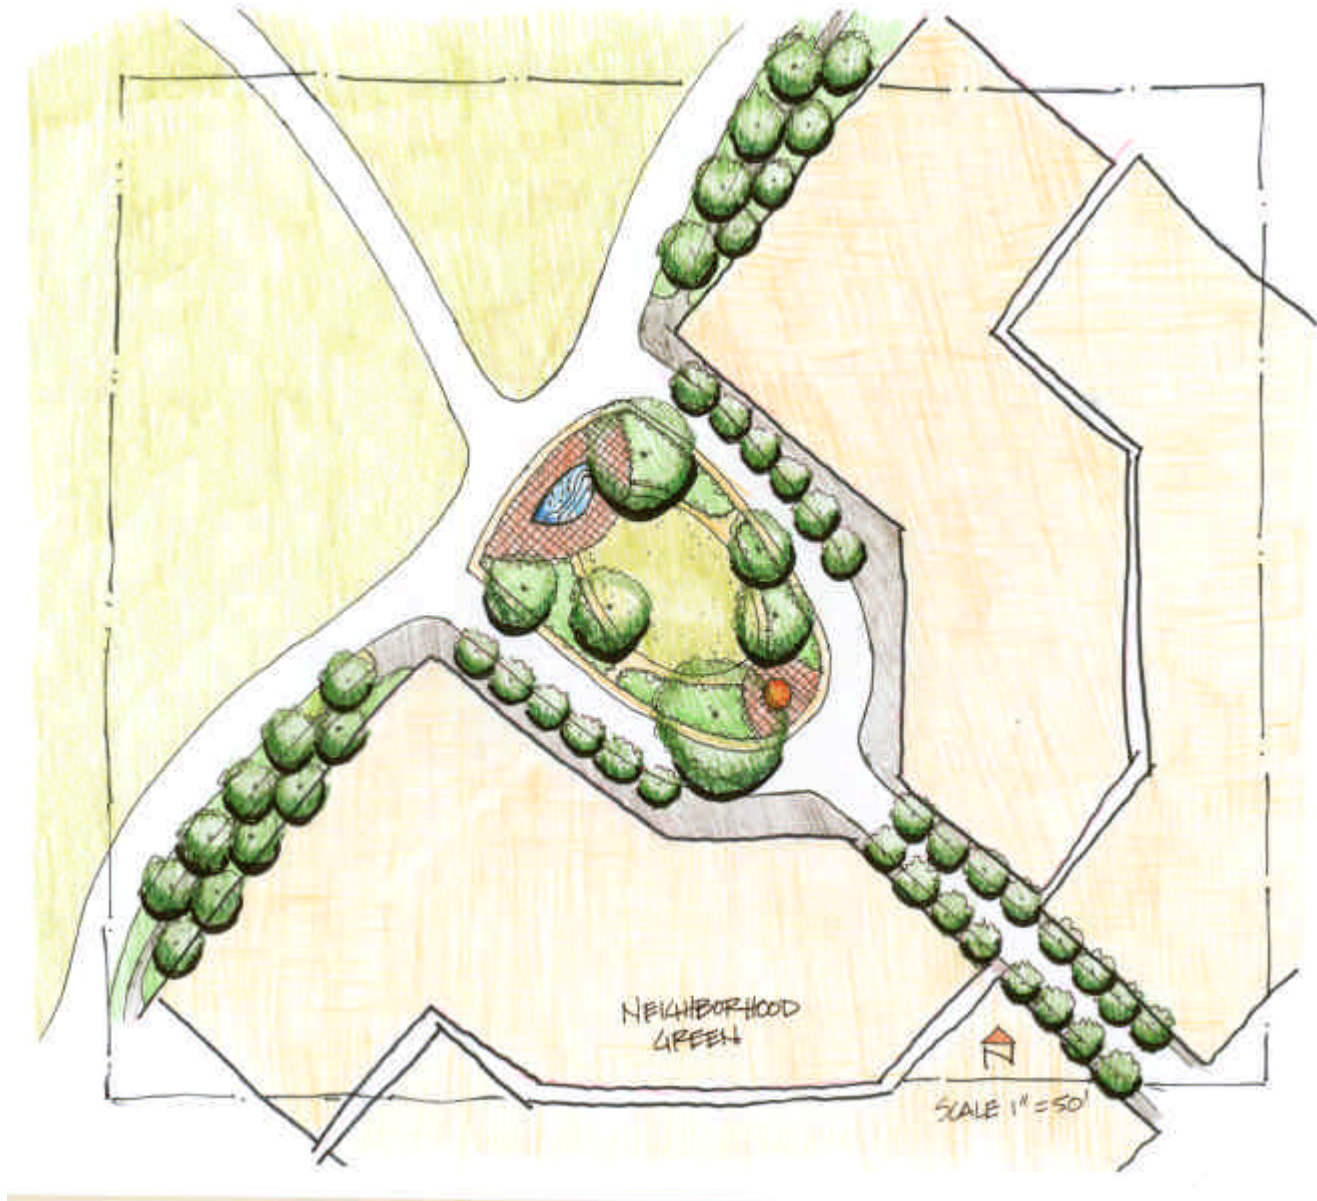

Landscape - Public Realm
Beechwood

Olsen/Beechwood Specific Plan
City of Paso Robles, CA

Moule & Polyzoides
Architects and Urbanists
28 August - 2 September 2005

Landscape Plan - Public Realm
Olsen Ranch

Neighborhood Green
Olsen Ranch

Turtle Creek
Olsen Ranch

Landscape Plans

Landscape - Street Sections

Landscape - Street Sections

Turtle Creek - Multi-Modal Path
Olsen Ranch

Typical Bioswale

Landscape - Sections