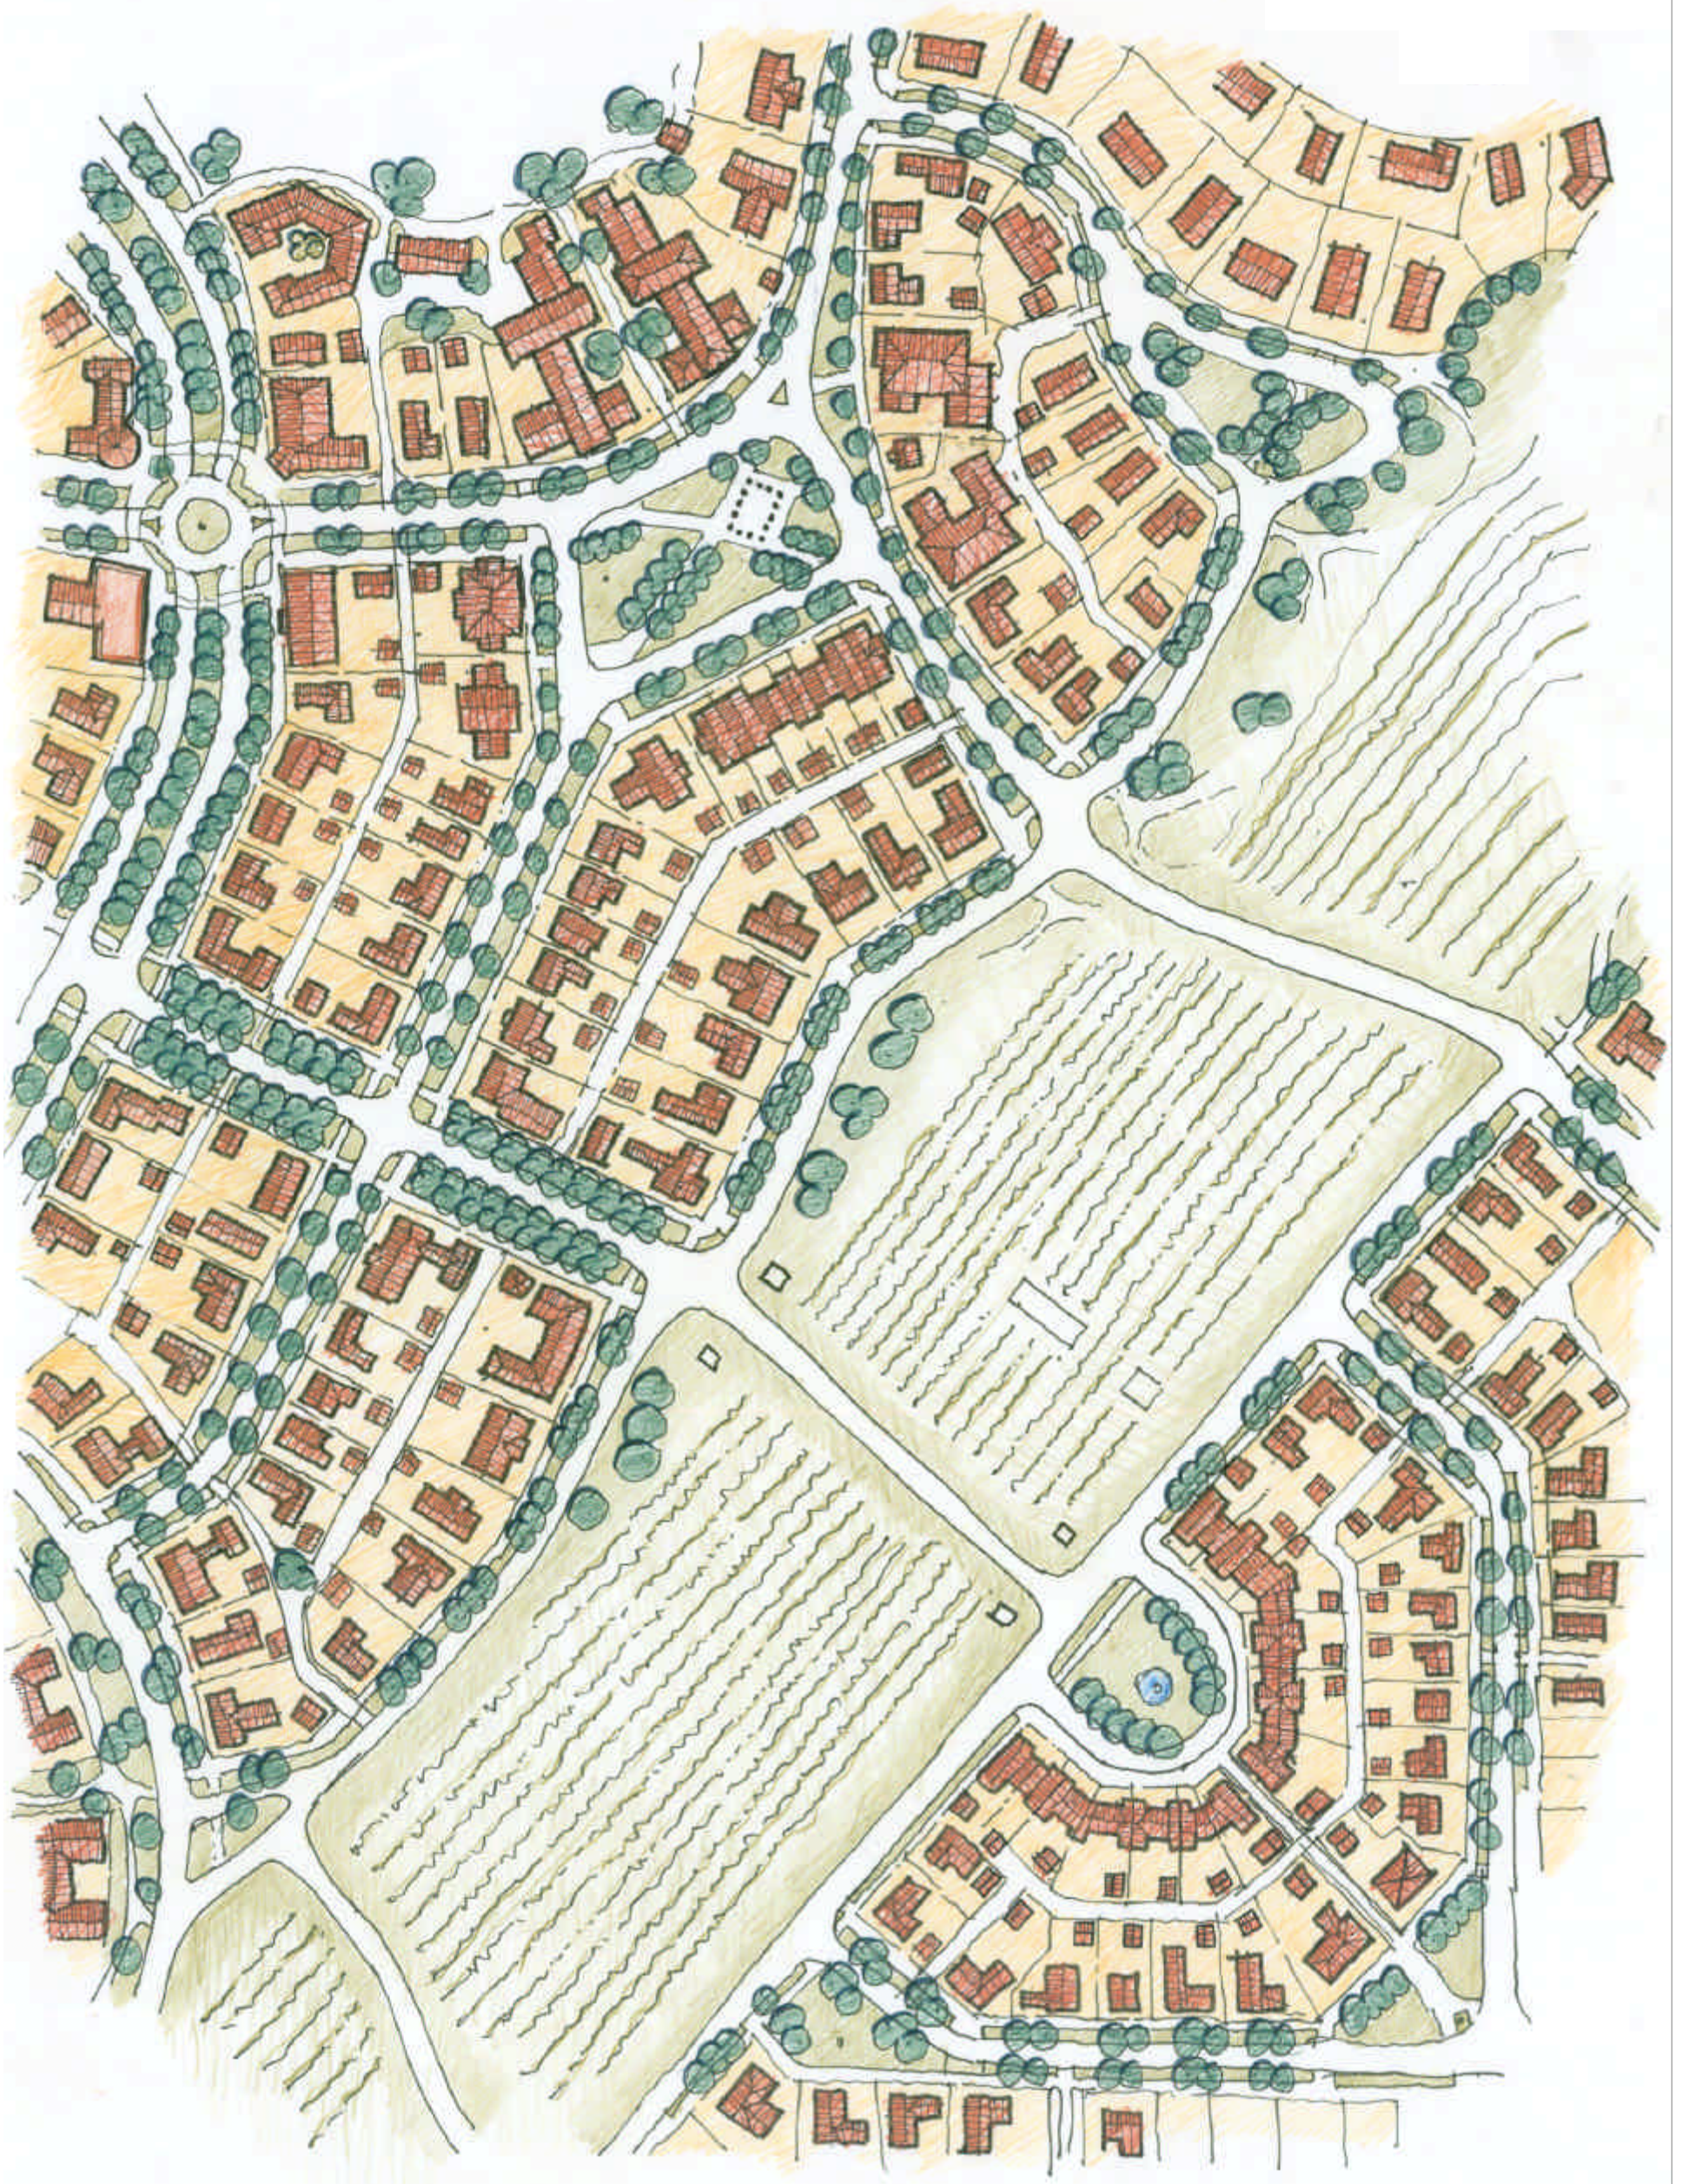

Illustrative Plan
Beechwood Neighborhood Center

Olsen/Beechwood Specific Plan
City of Paso Robles, CA

Moule & Polyzoides
Architects and Urbanists
28 August - 2 September 2005

Illustrative Plan
Olsen Neighborhood Center

Olsen/Beechwood Specific Plan
City of Paso Robles, CA

Moule & Polyzoides
Architects and Urbanists
28 August - 2 September 2005

Illustrative Plan
Southwest Olsen - Option A

Illustrative Plan
Southwest Olsen - Option B

Olsen/Beechwood Specific Plan
City of Paso Robles, CA

Moule & Polyzoides
Architects and Urbanists
28 August - 2 September 2005